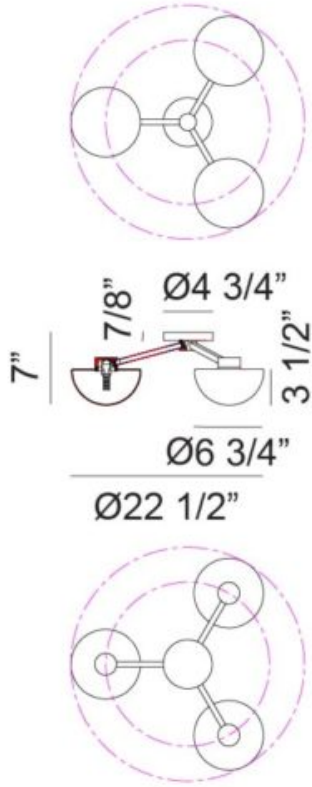

Location: _____ SPEC #: _____

Approved On: _____ Approved By: _____

Flush Mounts

Description

GARDENA

Sculptural simplicity meets warm contemporary style. Featuring a sleek linear frame in a rich Champagne Gold and Matte Black finish, the design is elevated by softly curved opal glass shades that diffuse light beautifully for a warm, inviting glow. The asymmetrical arm arrangement adds visual movement while maintaining a clean, balanced silhouette perfect for modern dining rooms, kitchens, and open living spaces.

X43703CGOP

Specifications

FINISH	Champagne Gold
SHADE	Opal Glass
SHADE DIMENSION	$\text{Ø}6\ 3/4'' \times 3\ 1/2''\text{H}$
DIMENSION	$\text{Ø}22\ 1/2'' \times 7''\text{H}$
LAMPING	3x10W LED G9 120V
CANOPY COLOR	Champagne Gold
CANOPY SIZE	$\text{Ø}4\ 3/4'' \times 7/8''\text{H}$
LOCATION	Dry
WARRANTY	1 year fixture warranty