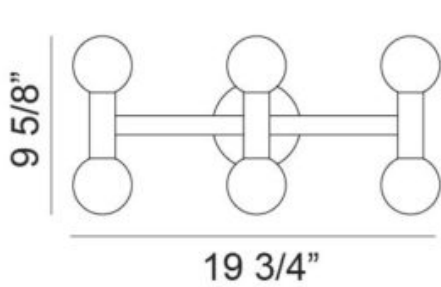

Location: _____ SPEC #: _____

Approved On: _____ Approved By: _____

WALL SCONCE

Description

INTERSTELLAR

Create a bold contemporary statement with this striking multi-light Interstellar series family featuring a dynamic linear design and sophisticated Champagne Gold and Matte Black finish. Inspired by modern sculptural forms, this fixture combines clean geometric lines with softly glowing Opal glass globes to deliver both artistic style and functional illumination.

W44106MBOP

Specifications

FINISH	Matte Black
SHADE	Opal Glass
SHADE DIMENSION	Ø3 1/4"
DIMENSION	19 3/4"W x 9 5/8"H x 4 3/8"E
H/CTR	4 7/8"
LAMPING	6x10W LED G9 120V
CANOPY COLOR	Matte Black
CANOPY SIZE	Ø4 3/4" x 7/8"H
LOCATION	Dry
WARRANTY	1 year fixture warranty