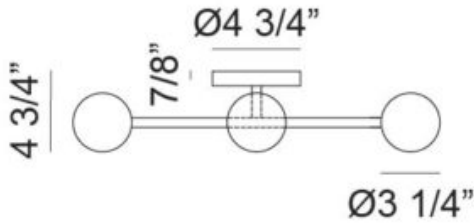

Location: _____ SPEC #: _____

Approved On: _____ Approved By: _____

WALL SCONCE

Description

INTERSTELLAR

Create a bold contemporary statement with this striking multi-light Interstellar series family featuring a dynamic linear design and sophisticated Champagne Gold and Matte Black finish. Inspired by modern sculptural forms, this fixture combines clean geometric lines with softly glowing Opal glass globes to deliver both artistic style and functional illumination.

W44106MBOP

Specifications

FINISH	Matte Black
SHADE	Opal Glass
SHADE DIMENSION	Ø3 1/4"
DIMENSION	19 3/4"W x 9 5/8"H x 4 3/8"E
H/CTR	4 7/8"
LAMPING	6x10W LED G9 120V
CANOPY COLOR	Matte Black
CANOPY SIZE	Ø4 3/4" x 7/8"H
LOCATION	Dry
WARRANTY	1 year fixture warranty