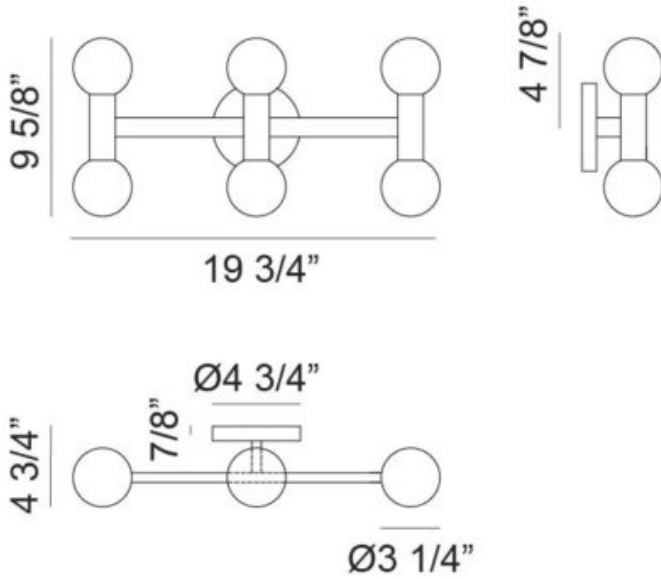

matteolighting.com
info@matteolighting.com

Toll: 1 844 628 8368
Tel: 604 560 5136

Canada: 100-1873 Forge Place Abbotsford, BC V2T 0L2
USA: 6875 Speedway Blvd. Ste 106 Las Vegas, NV 89115

Project: _____

Company: _____

Location: _____ SPEC #: _____

Approved On: _____ Approved By: _____

WALL SCONCE