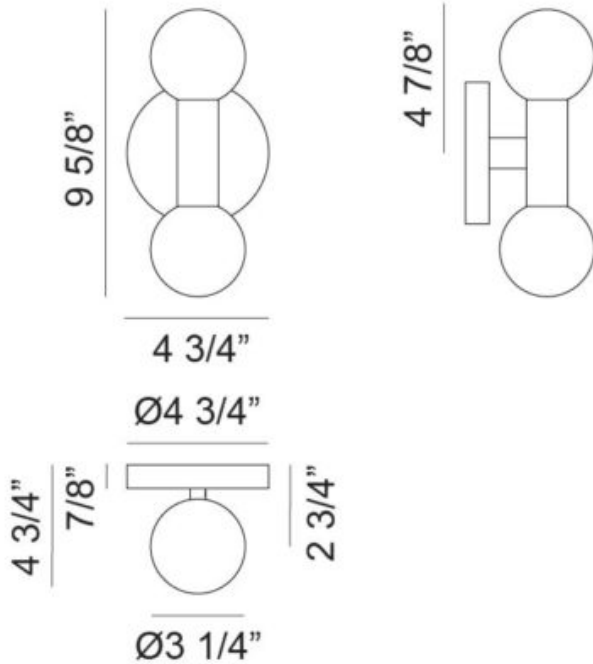

matteolighting.com
info@matteolighting.com

Toll: 1 844 628 8368
Tel: 604 560 5136

Canada: 100-1873 Forge Place Abbotsford, BC V2T 0L2
USA: 6875 Speedway Blvd. Ste 106 Las Vegas, NV 89115

Project: _____

Company: _____

Location: _____ SPEC #: _____

Approved On: _____ Approved By: _____

WALL SCONCE