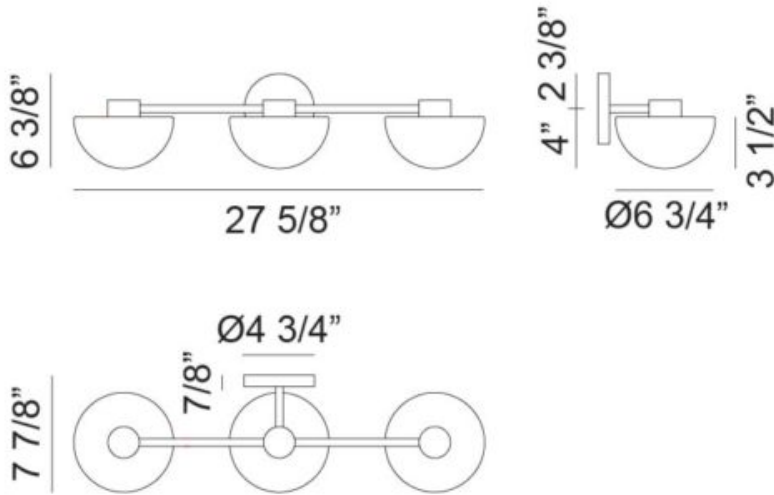

matteolighting.com
info@matteolighting.com

Toll: 1 844 628 8368
Tel: 604 560 5136

Canada: 100-1873 Forge Place Abbotsford, BC V2T 0L2
USA: 6875 Speedway Blvd. Ste 106 Las Vegas, NV 89115

Project: _____

Company: _____

Location: _____ SPEC #: _____

Approved On: _____ Approved By: _____

WALL SCONCE

Description

GARDENA

Sculptural simplicity meets warm contemporary style. Featuring a sleek linear frame in a rich Champagne Gold and Matte Black finish, the design is elevated by softly curved opal glass shades that diffuse light beautifully for a warm, inviting glow. The asymmetrical arm arrangement adds visual movement while maintaining a clean, balanced silhouette perfect for modern dining rooms, kitchens, and open living spaces.

W43703CGOP

Specifications

FINISH	Champagne Gold
SHADE	Opal Glass
SHADE DIMENSION	Ø6 3/4" x 3 1/2"H
DIMENSION	27 5/8"W x 6 3/8"H x 7 7/8"E
LAMPING	3x10W LED G9 120V
CANOPY COLOR	Champagne Gold
CANOPY SIZE	Ø4 3/4" x 7/8"H
LOCATION	Dry
WARRANTY	1 year fixture warranty

Notes