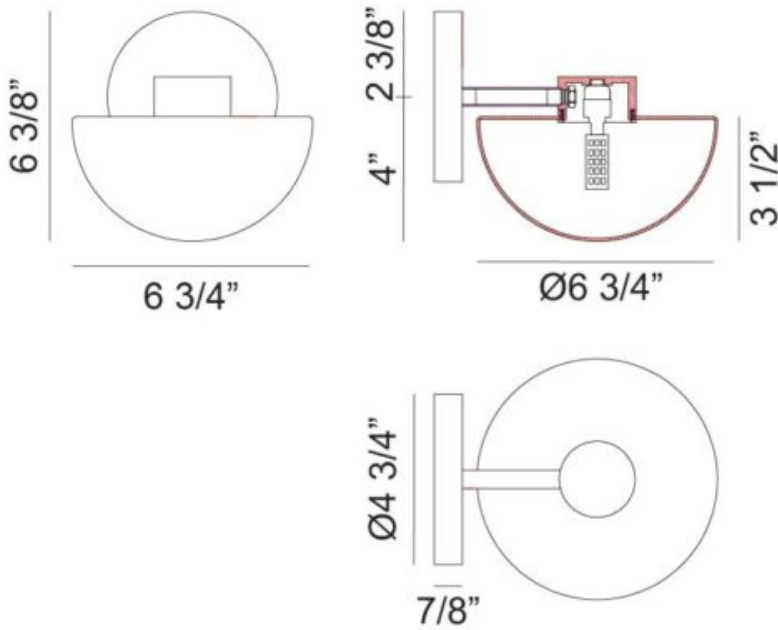

Location: _____ SPEC #: _____

Approved On: _____ Approved By: _____

WALL SCONCE

Description

GARDENA

Sculptural simplicity meets warm contemporary style. Featuring a sleek linear frame in a rich Champagne Gold and Matte Black finish, the design is elevated by softly curved opal glass shades that diffuse light beautifully for a warm, inviting glow. The asymmetrical arm arrangement adds visual movement while maintaining a clean, balanced silhouette perfect for modern dining rooms, kitchens, and open living spaces.

W43701CGOP

Specifications

FINISH	Champagne Gold
SHADE	Opal Glass
SHADE DIMENSION	Ø6 3/4" x 3 1/2"H
DIMENSION	6 3/4"W x 6 3/8"H x 7 7/8"E
LAMPING	1x10W LED G9 120V
CANOPY COLOR	Champagne Gold
CANOPY SIZE	Ø4 3/4" x 7/8"H
LOCATION	Dry
WARRANTY	1 year fixture warranty