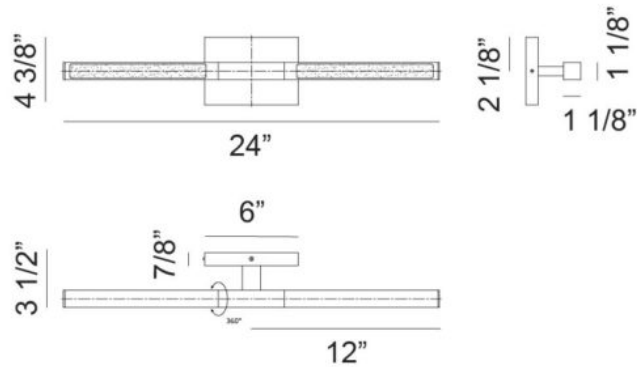

Location: _____ SPEC #: _____

Approved On: _____ Approved By: _____

WALL SCONCE

Description

LINEAL

Bring architectural sophistication to modern interiors with the Lineal. Defined by its bold geometric arrangement and ultra-slim illuminated bars, this statement fixture blends sculptural design with functional brilliance. Integrated LED illumination delivers a clean, energy-efficient glow ideal for contemporary living and commercial spaces. Finished in sleek Brushed Nickel and Matte Black finish.

W43624MB

Specifications

FINISH	Matte Black
DIMENSION	24"W x 4 3/8"H x 3 1/2"E
H/CTR	2 1/8" or 12"
LAMPING	2 x 6W LED
INITIAL LUMEN	1200
DELIVER LUMEN	840
CRI(RA)	90
LED AVERAGE RATED LIFE	50,000 hours
COLOR TEMP	2700K, 3000K, 3500K, 4000K or 5000K
CANOPY COLOR	Matte Black
CANOPY SIZE	6"W x 4 3/8"H x 7/8"E
LOCATION	Dry
WARRANTY	5 Years Warranty on LED Board