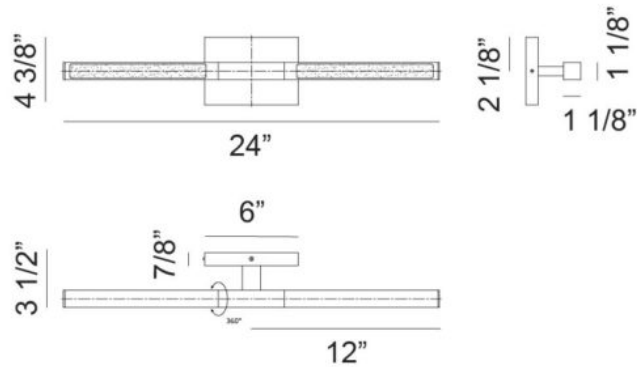

Location: _____ SPEC #: _____

Approved On: _____ Approved By: _____

WALL SCONCE

Description

LINEAL

Bring architectural sophistication to modern interiors with the Lineal. Defined by its bold geometric arrangement and ultra-slim illuminated bars, this statement fixture blends sculptural design with functional brilliance. Integrated LED illumination delivers a clean, energy-efficient glow ideal for contemporary living and commercial spaces. Finished in sleek Brushed Nickel and Matte Black finish.

W43624BN

Specifications

FINISH	Brushed Nickel
DIMENSION	24"W x 4 3/8"H x 3 1/2"E
H/CTR	2 1/8" or 12"
LAMPING	2 x 6W LED
INITIAL LUMEN	1200
DELIVER LUMEN	840
CRI(RA)	90
LED AVERAGE RATED LIFE	50,000 hours
COLOR TEMP	2700K, 3000K, 3500K, 4000K or 5000K
CANOPY COLOR	Brushed Nickel
CANOPY SIZE	6"W x 4 3/8"H x 7/8"E
LOCATION	Dry
WARRANTY	5 Years Warranty on LED Board