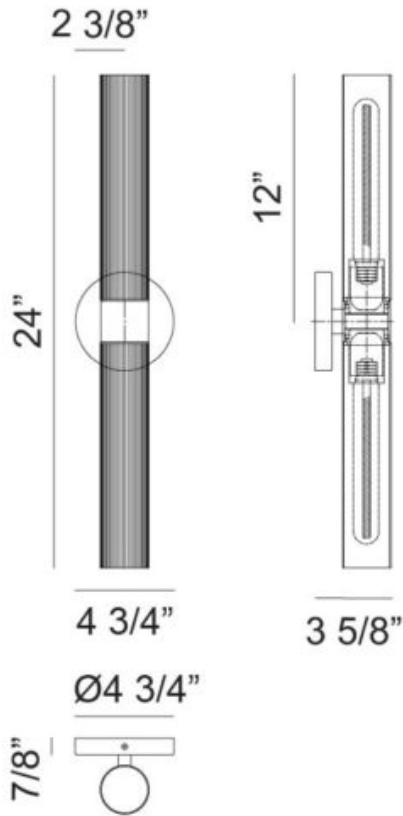

VANITY

Description

MADISON

Add refined elegance and contemporary style to any space with this sophisticated wall sconce featuring dual ribbed glass shades and a sleek brushed nickel and champagne gold finish. Designed with a balanced vertical silhouette, this fixture blends modern simplicity with timeless detailing for a versatile lighting statement.

S19822CG

Specifications

FINISH	Champagne Gold
SHADE	Clear Ribbed Glass
DIMENSION	4 3/4"W x 24"H x 3 5/8"E
H/CTR	12" or 2 3/8"
LAMPING	2x10W LED Medium Base-E26 120V
CANOPY COLOR	Champagne Gold
CANOPY SIZE	Ø4 3/4" x 7/8"E
LOCATION	Dry
WARRANTY	1 year fixture warranty