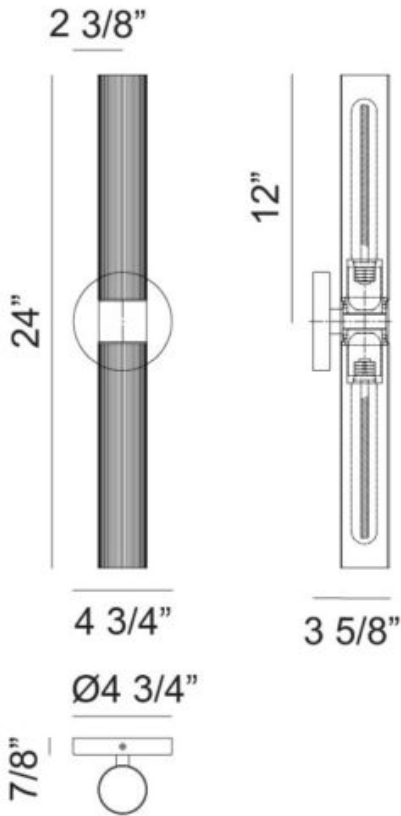

VANITY

Description

MADISON

Add refined elegance and contemporary style to any space with this sophisticated wall sconce featuring dual ribbed glass shades and a sleek brushed nickel and champagne gold finish. Designed with a balanced vertical silhouette, this fixture blends modern simplicity with timeless detailing for a versatile lighting statement.

S19822BN

Specifications

FINISH	BRUSHED NICKEL
SHADE	Clear Ribbed Glass
DIMENSION	4 3/4"W x 24"H x 3 5/8"E
H/CTR	12" or 2 3/8"
LAMPING	2x10W LED Medium Base-E26 120V
CANOPY COLOR	BRUSHED NICKEL
CANOPY SIZE	Ø4 3/4" x 7/8"E
LOCATION	Dry
WARRANTY	1 year fixture warranty