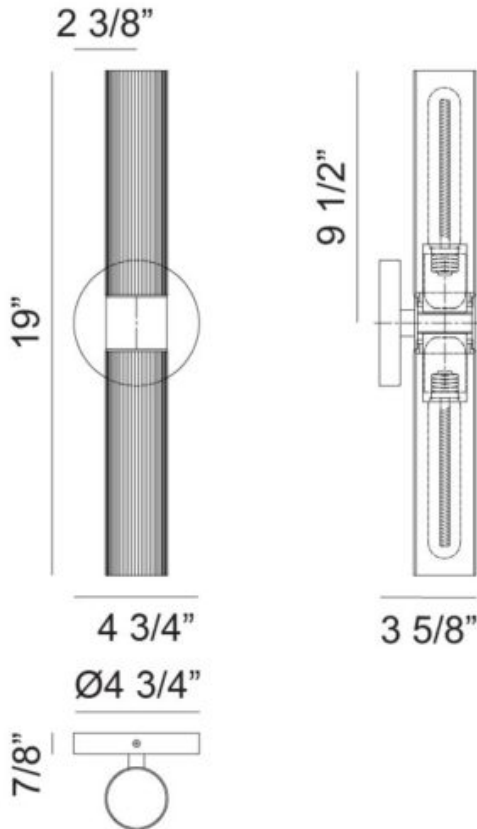

Location: _____ SPEC #: _____

Approved On: _____ Approved By: _____

VANITY

Description

MADISON

Add refined elegance and contemporary style to any space with this sophisticated wall sconce featuring dual ribbed glass shades and a sleek brushed nickel and champagne gold finish. Designed with a balanced vertical silhouette, this fixture blends modern simplicity with timeless detailing for a versatile lighting statement.

S19812CG

Specifications

FINISH	Champagne Gold
SHADE	Clear Ribbed Glass
DIMENSION	4 3/4"W x 19"H x 3 5/8"E
H/CTR	9 1/2" or 2 3/8"
LAMPING	2x10W LED Medium Base-E26 120V
CANOPY COLOR	Champagne Gold
CANOPY SIZE	Ø4 3/4" x 7/8"E
LOCATION	Dry
WARRANTY	1 year fixture warranty