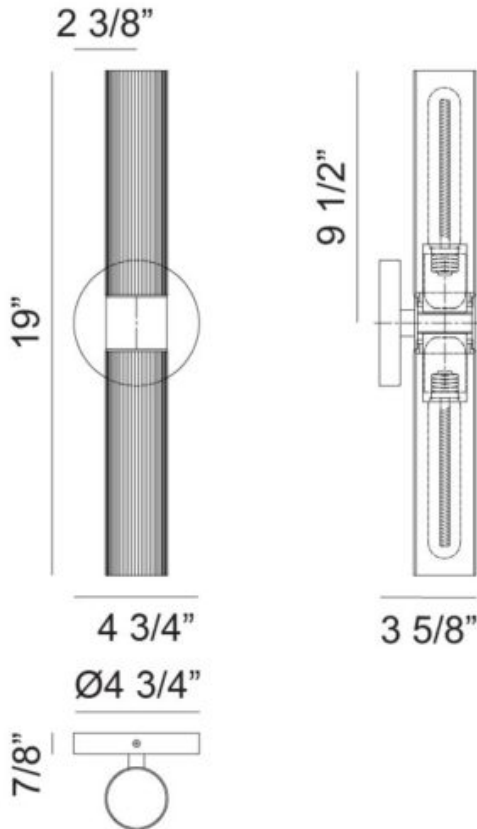

Location: _____ SPEC #: _____

Approved On: _____ Approved By: _____

VANITY

Description

MADISON

Add refined elegance and contemporary style to any space with this sophisticated wall sconce featuring dual ribbed glass shades and a sleek brushed nickel and champagne gold finish. Designed with a balanced vertical silhouette, this fixture blends modern simplicity with timeless detailing for a versatile lighting statement.

S19812BN

Specifications

| | |
|--------------------|--------------------------------|
| FINISH | BRUSHED NICKEL |
| SHADE | Clear Ribbed Glass |
| DIMENSION | 4 3/4"W x 19"H x 3 5/8"E |
| H/CTR | 9 1/2" or 2 3/8" |
| LAMPING | 2x10W LED Medium Base-E26 120V |
| CANOPY COLOR | BRUSHED NICKEL |
| CANOPY SIZE | Ø4 3/4" x 7/8"E |
| LOCATION | Dry |
| WARRANTY | 1 year fixture warranty |