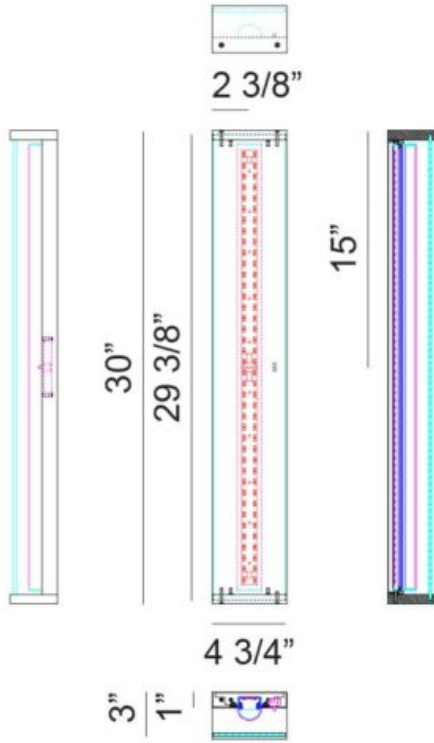

VANITY

Description

STRATUM

Elevating interior spaces with the Stratum contemporary LED wall sconce. Designed to combine minimalist styling with efficient illumination. Featuring a clean rectangular silhouette and a sophisticated Champagne Gold or Matte Black frame, this fixture delivers a modern architectural look that complements a wide range of residential and commercial interiors.

S19730CG

Specifications

FINISH	Champagne Gold
DIMENSION	4 3/4"W x 30"H x 3"E
H/CTR	15" or 2 3/8"
LAMPING	2x16W LED
INITIAL LUMEN	3200
DELIVER LUMEN	940.6
CRI(RA)	90
LED AVERAGE RATED LIFE	50,000 hours
COLOR TEMP	2700K, 3000K, 3500K, 4000K or 5000K
CANOPY SIZE	4 3/4"W x 29 3/8"H x 1"E
LOCATION	Dry
WARRANTY	5 years Warranty on LED Board