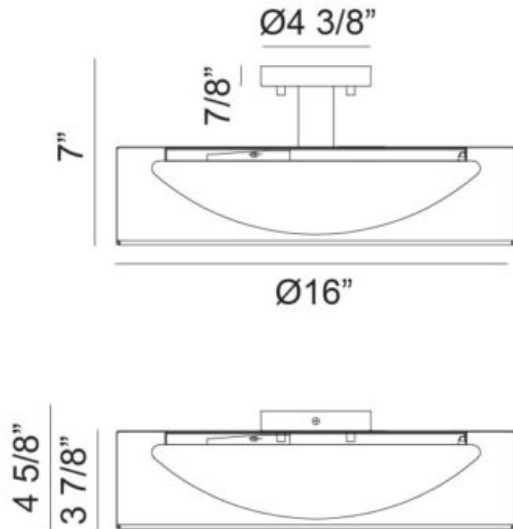

Location: _____ SPEC #: _____

Approved On: _____ Approved By: _____

Flush Mounts

Description

DAWSON

Bring understated sophistication to any interior with this modern drum-style ceiling light. Designed for convertible installation as either a flush mount or semi-flush mount, it offers flexible styling to suit a variety of ceiling heights and room designs. Available in Brushed Nickel, Matte Black, or Matte White, this fixture delivers a refined contemporary look while providing soft, even illumination for everyday living spaces. The wide cylindrical metal shade creates a bold architectural profile, while the integrated white diffuser gently softens the light output to reduce glare and create a warm, inviting atmosphere.

M21816BN

Specifications

FINISH	Brushed Nickel
SHADE	White Acrylic
COLOUR	Brushed Nickel
DIMENSION	Ø16" x 7"H
LAMPING	1x30W LED Dimmable
INITIAL LUMEN	3000
DELIVER LUMEN	2098
CRI(RA)	90
LED AVERAGE RATED LIFE	50,000 hours
COLOR TEMP	2700K, 3000K, 3500K, 4000K or 5000K
CANOPY SIZE	Ø4 3/8" x 7/8"
LOCATION	Dry
WARRANTY	5 years Warranty on LED Board