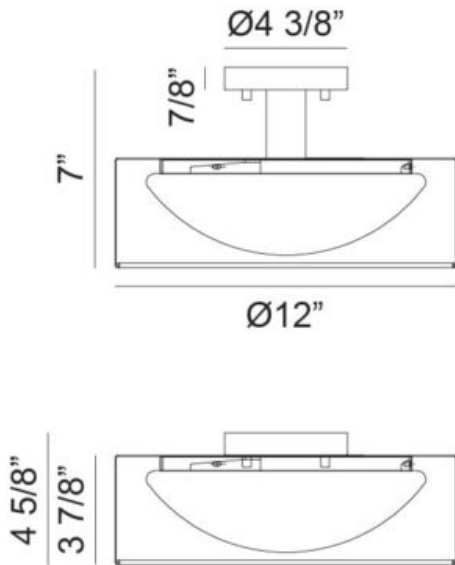

Location: _____ SPEC #: _____

Approved On: _____ Approved By: _____

Flush Mounts

Description

DAWSON

Bring understated sophistication to any interior with this modern drum-style ceiling light. Designed for convertible installation as either a flush mount or semi-flush mount, it offers flexible styling to suit a variety of ceiling heights and room designs. Available in Brushed Nickel, Matte Black, or Matte White, this fixture delivers a refined contemporary look while providing soft, even illumination for everyday living spaces. The wide cylindrical metal shade creates a bold architectural profile, while the integrated white diffuser gently softens the light output to reduce glare and create a warm, inviting atmosphere.

M21812MW

Specifications

FINISH	Matte White
SHADE	White Acrylic
DIMENSION	Ø12" x 7"H
LAMPING	1x20W LED Dimmable
INITIAL LUMEN	2000
DELIVER LUMEN	1265
CRI(RA)	90
LED AVERAGE RATED LIFE	50,000 hours
COLOR TEMP	2700K, 3000K, 3500K, 4000K or 5000K
CANOPY COLOR	Matte White
CANOPY SIZE	Ø4 3/8" x 7/8"
LOCATION	Dry
WARRANTY	5 years Warranty on LED Board