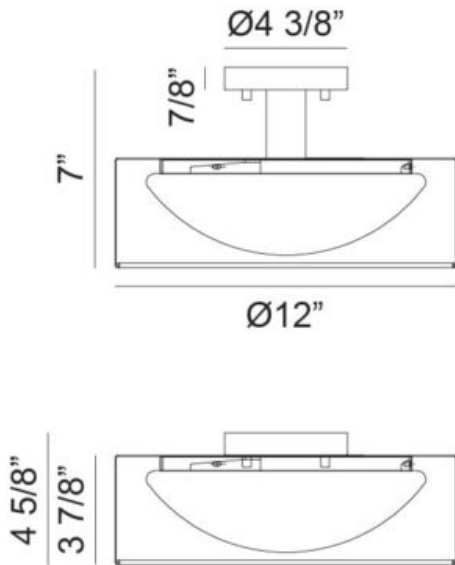

Location: _____ SPEC #: _____

Approved On: _____ Approved By: _____

Flush Mounts

Description

DAWSON

Bring understated sophistication to any interior with this modern drum-style ceiling light. Designed for convertible installation as either a flush mount or semi-flush mount, it offers flexible styling to suit a variety of ceiling heights and room designs. Available in Brushed Nickel, Matte Black, or Matte White, this fixture delivers a refined contemporary look while providing soft, even illumination for everyday living spaces. The wide cylindrical metal shade creates a bold architectural profile, while the integrated white diffuser gently softens the light output to reduce glare and create a warm, inviting atmosphere.

M21812MB

Specifications

FINISH	Matte Black
SHADE	White Acrylic
DIMENSION	Ø12" x 7"H
LAMPING	1x20W LED Dimmable
INITIAL LUMEN	2000
DELIVER LUMEN	1265
CRI(RA)	90
LED AVERAGE RATED LIFE	50,000 hours
COLOR TEMP	2700K, 3000K, 3500K, 4000K or 5000K
CANOPY COLOR	Matte Black
CANOPY SIZE	Ø4 3/8" x 7/8"
LOCATION	Dry
WARRANTY	5 years Warranty on LED Board