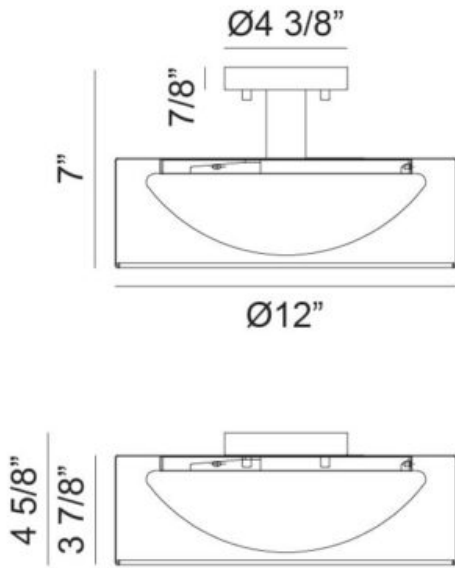

Location: _____ SPEC #: _____

Approved On: _____ Approved By: _____

Flush Mounts

Description

DAWSON

Bring understated sophistication to any interior with this modern drum-style ceiling light. Designed for convertible installation as either a flush mount or semi-flush mount, it offers flexible styling to suit a variety of ceiling heights and room designs. Available in Brushed Nickel, Matte Black, or Matte White, this fixture delivers a refined contemporary look while providing soft, even illumination for everyday living spaces. The wide cylindrical metal shade creates a bold architectural profile, while the integrated white diffuser gently softens the light output to reduce glare and create a warm, inviting atmosphere.

M21812BN

Specifications

FINISH	Brushed Nickel
SHADE	White Acrylic
DIMENSION	Ø12" x 7"H
LAMPING	1x20W LED Dimmable
INITIAL LUMEN	2000
DELIVER LUMEN	1265
CRI(RA)	90
LED AVERAGE RATED LIFE	50,000 hours
COLOR TEMP	2700K, 3000K, 3500K, 4000K or 5000K
CANOPY COLOR	Brushed Nickel
CANOPY SIZE	Ø4 3/8" x 7/8"
LOCATION	Dry
WARRANTY	5 years Warranty on LED Board