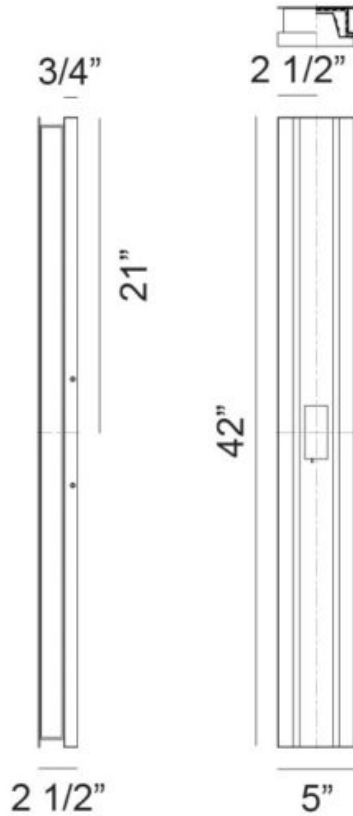

Location: _____ SPEC #: _____

Approved On: _____ Approved By: _____

OUTDOOR LIGHTING

Description

ONYX

Bring sleek architectural style to exterior spaces with this minimalist LED outdoor wall sconce. Featuring a slim linear silhouette and a Matte Black finish, this fixture offers a clean modern aesthetic that complements contemporary residential and commercial architecture. The concealed integrated LED light source creates a soft ambient glow that gently illuminates the surrounding wall, delivering both functional lighting and dramatic visual effect.

E22942MB

Specifications

FINISH	Matte Black
DIMENSION	5"W x 42"H x 2 1/2"E
H/CTR	21" or 2 1/2"
LAMPING	2x32W LED
INITIAL LUMEN	6400
DELIVER LUMEN	3360
CRI(RA)	90
LED AVERAGE RATED LIFE	50,000 hours
COLOR TEMP	2700K, 3000K, 3500K, 4000K or 5000K
CANOPY COLOR	Matte Black
CANOPY SIZE	5"W x 42"H x 3/4"E
LOCATION	Wet
WARRANTY	5 years Warranty on LED Board