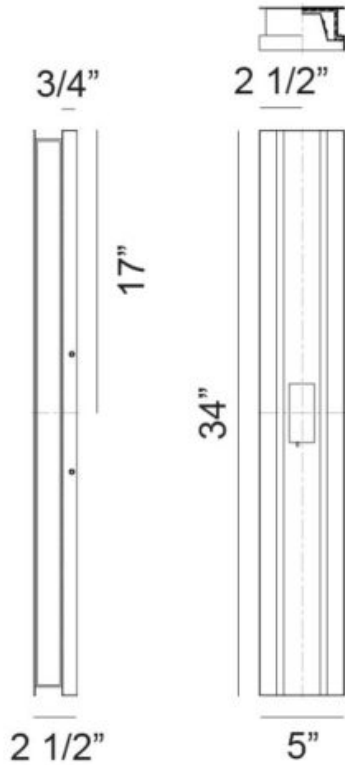

matteolighting.com
info@matteolighting.com

Toll: 1 844 628 8368
Tel: 604 560 5136

Canada: 100-1873 Forge Place Abbotsford, BC V2T 0L2
USA: 6875 Speedway Blvd. Ste 106 Las Vegas, NV 89115

Project: _____

Company: _____

Location: _____ SPEC #: _____

Approved On: _____ Approved By: _____

OUTDOOR LIGHTING