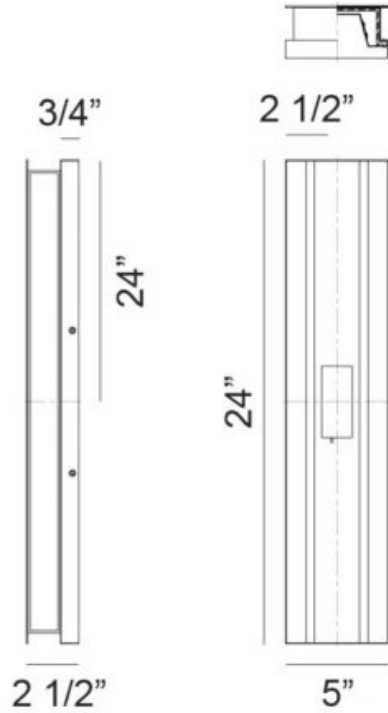

matteolighting.com
info@matteolighting.com

Toll: 1 844 628 8368
Tel: 604 560 5136

Canada: 100-1873 Forge Place Abbotsford, BC V2T 0L2
USA: 6875 Speedway Blvd. Ste 106 Las Vegas, NV 89115

Project: _____

Company: _____

Location: _____ SPEC #: _____

Approved On: _____ Approved By: _____

OUTDOOR LIGHTING