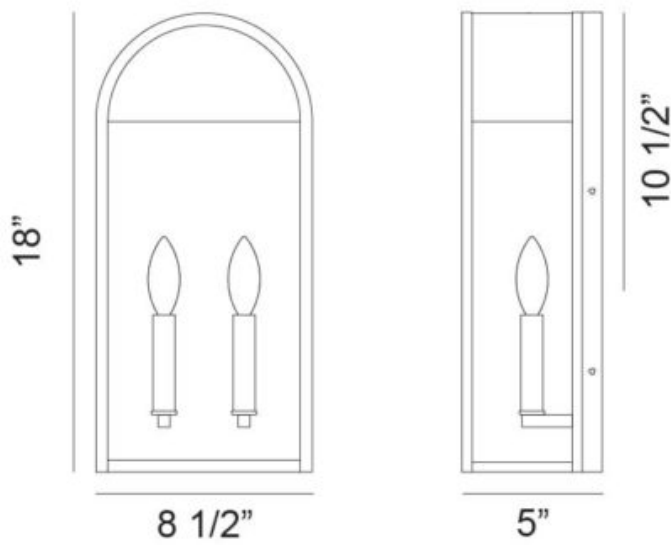

matteolighting.com
info@matteolighting.com

Toll: 1 844 628 8368
Tel: 604 560 5136

Canada: 100-1873 Forge Place Abbotsford, BC V2T 0L2
USA: 6875 Speedway Blvd. Ste 106 Las Vegas, NV 89115

Project: _____

Company: _____

Location: _____ SPEC #: _____

Approved On: _____ Approved By: _____

OUTDOOR LIGHTING

Description

EVERY

Make a refined statement outdoors with the Avery series, a contemporary lantern-style wall light, designed with clean lines and timeless architectural appeal. Finished in sleek Matte Black, this fixture combines modern simp

E22702MB

Specifications

FINISH	Matte Black
DIMENSION	8 1/2"W x 18"H x 5 1/2"E
H/CTR	10 1/2"
LAMPING	2x40W Candelabra Base-E12 120V
LOCATION	Wet
WARRANTY	1 year fixture warranty

Notes