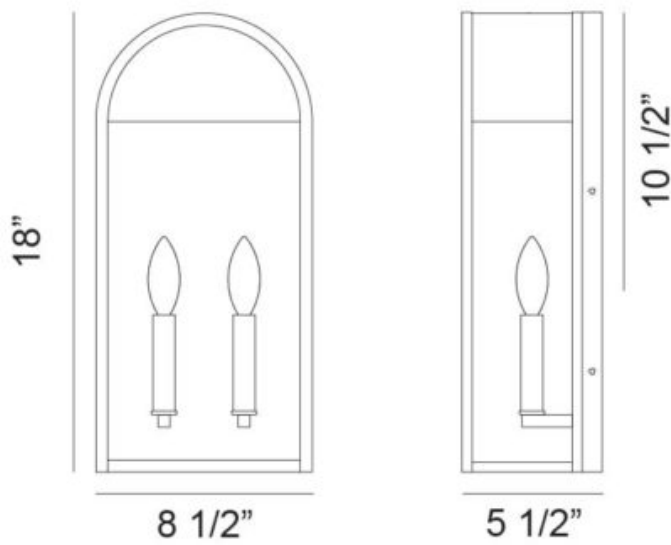

matteolighting.com
info@matteolighting.com

Toll: 1 844 628 8368
Tel: 604 560 5136

Canada: 100-1873 Forge Place Abbotsford, BC V2T 0L2
USA: 6875 Speedway Blvd. Ste 106 Las Vegas, NV 89115

Project: _____

Company: _____

Location: _____ SPEC #: _____

Approved On: _____ Approved By: _____

OUTDOOR LIGHTING

Description

AVERY

Make a refined statement outdoors with the Avery series, a contemporary lantern-style wall light, designed with clean lines and timeless architectural appeal. Finished in sleek Matte Black, this fixture combines modern simp

E22701MB

Specifications

FINISH	Matte Black
DIMENSION	6 1/2"W x 13 7/8"H x 5"E
H/CTR	7 3/8"
LAMPING	1x60W Medium Base-E26 120V
LOCATION	Wet
WARRANTY	1 year fixture warranty

Notes