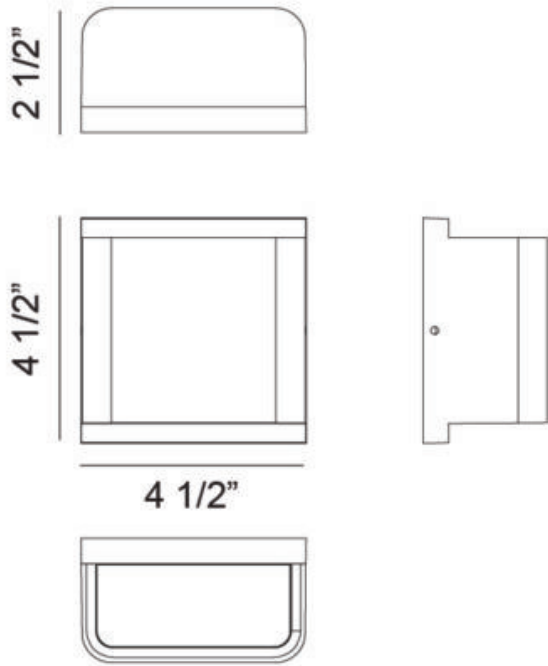

Location: _____ SPEC #: _____

Approved On: _____ Approved By: _____

OUTDOOR LIGHTING

Description

Notch

A sleek, contemporary outdoor light in a Matte Black finish. Its minimalist design casts a refined downward wash of light, adding modern elegance to entryways, patios, and architectural exteriors.

E21605MB

Specifications

FINISH	Matte Black
DIMENSION	4 1/2"W x 4 1/2"H x 2 1/2"E
H/CTR	2 1/4"
LAMPING	1 x 10W LED 120V
INITIAL LUMEN	1000
DELIVER LUMEN	539.2
CRI(RA)	90
LED AVERAGE RATED LIFE	50,000 hours
COLOR TEMP	3000K
LOCATION	Wet
WARRANTY	5 years Warranty on LED Board