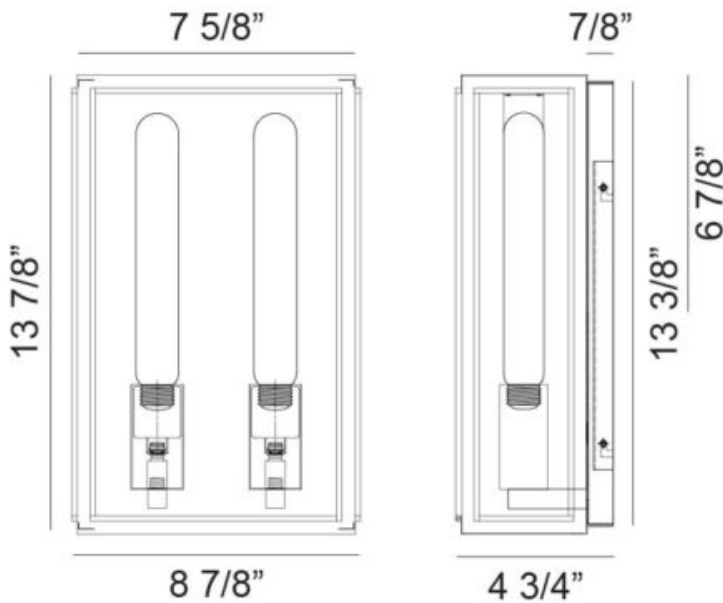

Location: _____ SPEC #: _____

Approved On: _____ Approved By: _____

OUTDOOR LIGHTING

Description

GALLAGHER

Enhance exterior spaces with the clean sophistication of this modern outdoor wall lantern. Featuring a streamlined rectangular frame in a rich Matte Black finish, this fixture offers a bold architectural presence while delivering warm, welcoming illumination. Clear glass panels showcase the decorative dual tubular bulbs, creating a contemporary industrial-inspired aesthetic with excellent light output.

E21502MB

Specifications

FINISH	Matte Black
DIMENSION	8 7/8"W x 13 7/8"H x 4 3/4"E
H/CTR	6 7/8"
LAMPING	2x60W Medium Base-E26 120V
CANOPY COLOR	Matte Black
CANOPY SIZE	7 5/8"W x 13 3/8"H x 7/8"E
LOCATION	Wet
WARRANTY	1 year fixture warranty