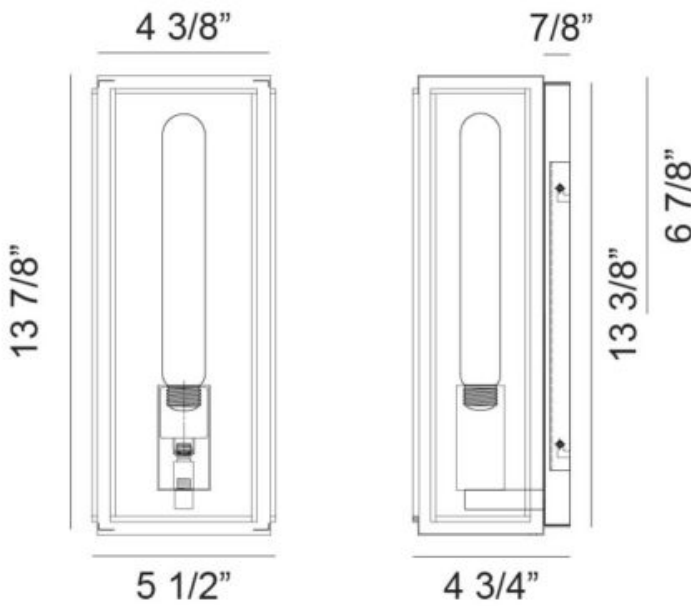

Location: _____ SPEC #: _____

Approved On: _____ Approved By: _____

OUTDOOR LIGHTING

Description

GALLAGHER

Enhance exterior spaces with the clean sophistication of this modern outdoor wall lantern. Featuring a streamlined rectangular frame in a rich Matte Black finish, this fixture offers a bold architectural presence while delivering warm, welcoming illumination. Clear glass panels showcase the decorative dual tubular bulbs, creating a contemporary industrial-inspired aesthetic with excellent light output.

E21501MB

Specifications

FINISH	Matte Black
DIMENSION	5 1/2"W x 13 7/8"H x 4 3/4"E
H/CTR	6 7/8"
LAMPING	1x60W Medium Base-E26 120V
CANOPY COLOR	Matte Black
CANOPY SIZE	4 3/8"W x 13 3/8"H x 7/8"E
LOCATION	Wet
WARRANTY	1 year fixture warranty