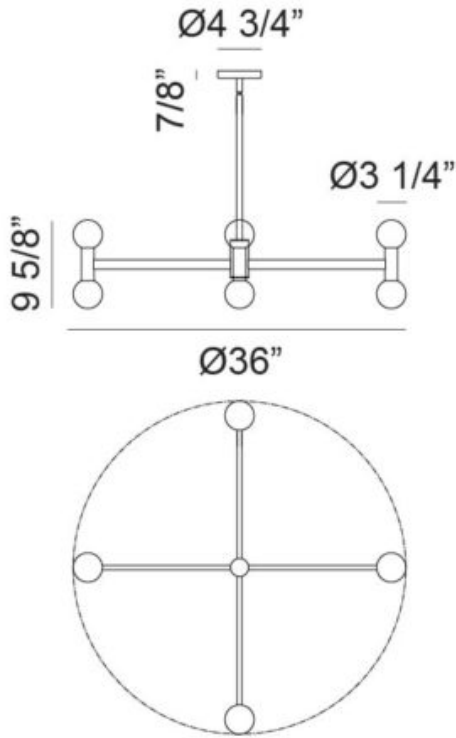

matteolighting.com
info@matteolighting.com

Toll: 1 844 628 8368
Tel: 604 560 5136

Canada: 100-1873 Forge Place Abbotsford, BC V2T 0L2
USA: 6875 Speedway Blvd. Ste 106 Las Vegas, NV 89115

Project: _____

Company: _____

Location: _____ SPEC #: _____

Approved On: _____ Approved By: _____

Chandelier

Description

INTERSTELLAR

Create a bold contemporary statement with this striking multi-light Interstellar series family featuring a dynamic linear design and sophisticated Champagne Gold and Matte Black finish. Inspired by modern sculptural forms, this fixture combines clean geometric lines with softly glowing Opal glass globes to deliver both artistic style and functional illumination.

C44108CGOP

Specifications

FINISH	Champagne Gold
SHADE	Opal Glass
SHADE DIMENSION	$\text{Ø}3\frac{1}{4}''$
DIMENSION	$\text{Ø}36'' \times 9\frac{5}{8}''\text{H}$
LAMPING	8x10W LED G9 120V
CANOPY COLOR	Champagne Gold
CANOPY SIZE	$\text{Ø}4\frac{3}{4}'' \times 7/8''\text{H}$
ROD LENGTH	42"(12"x3+6"x1)
WIRE LENGTH	120" Max
LOCATION	Dry
WARRANTY	1 year fixture warranty

Notes