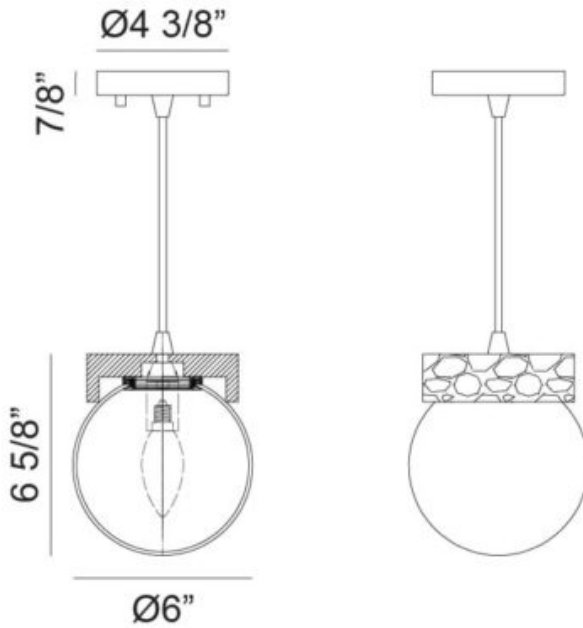

Pendants

Description

DUNE

When natural texture and modern simplicity come together in this refined travertine stone pendant. The Dune series features a softly illuminated frosted glass shade suspended beneath a beautifully crafted stone-inspired holder. This fixture delivers an elevated organic aesthetic with contemporary appeal.

C44001WH

Specifications

FINISH	Turkish Travertine
SHADE	Frosted Glass
SHADE DIMENSION	Ø6"
CORD COLOR	White Fabric
DIMENSION	Ø6"x 6 5/8"H
LAMPING	1x40W Candelabra Base-E12 120V
CANOPY COLOR	White
CANOPY SIZE	Ø4 3/8" x 7/8"H
WIRE LENGTH	120" Max
LOCATION	Dry
WARRANTY	1 year fixture warranty