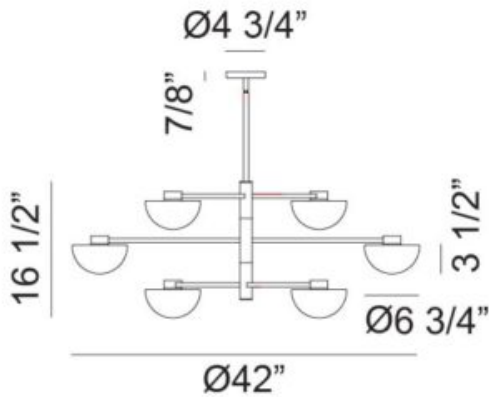

Location: _____ SPEC #: _____

Approved On: _____ Approved By: _____

Chandelier

Description

GARDENA

Sculptural simplicity meets warm contemporary style. Featuring a sleek linear frame in a rich Champagne Gold and Matte Black finish, the design is elevated by softly curved opal glass shades that diffuse light beautifully for a warm, inviting glow. The asymmetrical arm arrangement adds visual movement while maintaining a clean, balanced silhouette perfect for modern dining rooms, kitchens, and open living spaces.

C43706MBOP

Specifications

FINISH	Matte Black
SHADE	Opal Glass
SHADE DIMENSION	Ø6 3/4" x 3 1/2"H
DIMENSION	Ø42" x 16 1/2"H
LAMPING	6x10W LED G9 120V
CANOPY COLOR	Matte Black
CANOPY SIZE	Ø4 3/4" x 7/8"H
LOCATION	Dry
WARRANTY	1 year fixture warranty