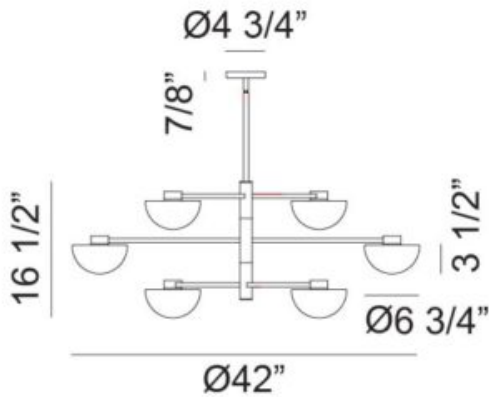

Chandelier

Description

GARDENA

Sculptural simplicity meets warm contemporary style. Featuring a sleek linear frame in a rich Champagne Gold and Matte Black finish, the design is elevated by softly curved opal glass shades that diffuse light beautifully for a warm, inviting glow. The asymmetrical arm arrangement adds visual movement while maintaining a clean, balanced silhouette perfect for modern dining rooms, kitchens, and open living spaces.

C43706CGOP

Specifications

FINISH	Champagne Gold
SHADE	Opal Glass
SHADE DIMENSION	Ø6 3/4" x 3 1/2"H
DIMENSION	Ø42" x 16 1/2"H
LAMPING	6x10W LED G9 120V
CANOPY COLOR	Champagne Gold
CANOPY SIZE	Ø4 3/4" x 7/8"H
LOCATION	Dry
WARRANTY	1 year fixture warranty

Notes