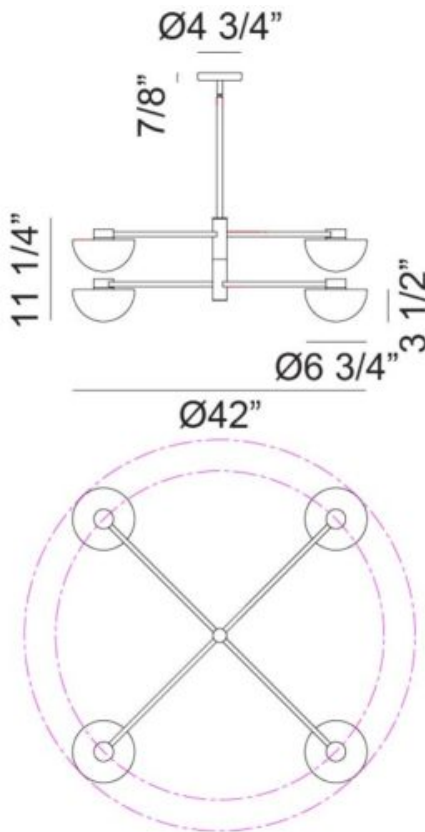

Chandelier