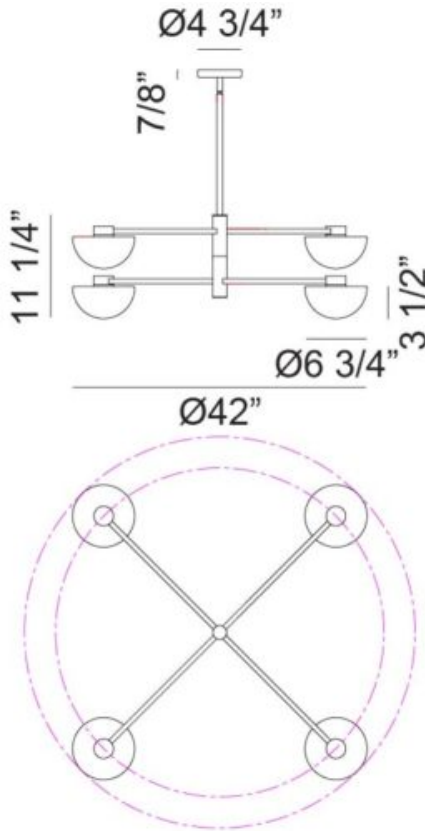

Chandelier

Description

GARDENA

Sculptural simplicity meets warm contemporary style. Featuring a sleek linear frame in a rich Champagne Gold and Matte Black finish, the design is elevated by softly curved opal glass shades that diffuse light beautifully for a warm, inviting glow. The asymmetrical arm arrangement adds visual movement while maintaining a clean, balanced silhouette perfect for modern dining rooms, kitchens, and open living spaces.

C43704CGOP

Specifications

FINISH	Champagne Gold
SHADE	Opal Glass
SHADE DIMENSION	Ø6 3/4" x 3 1/2"H
DIMENSION	Ø42" x 11 1/4"H
LAMPING	4x10W LED G9 120V
CANOPY COLOR	Champagne Gold
CANOPY SIZE	Ø4 3/4" x 7/8"H
LOCATION	Dry
WARRANTY	1 year fixture warranty