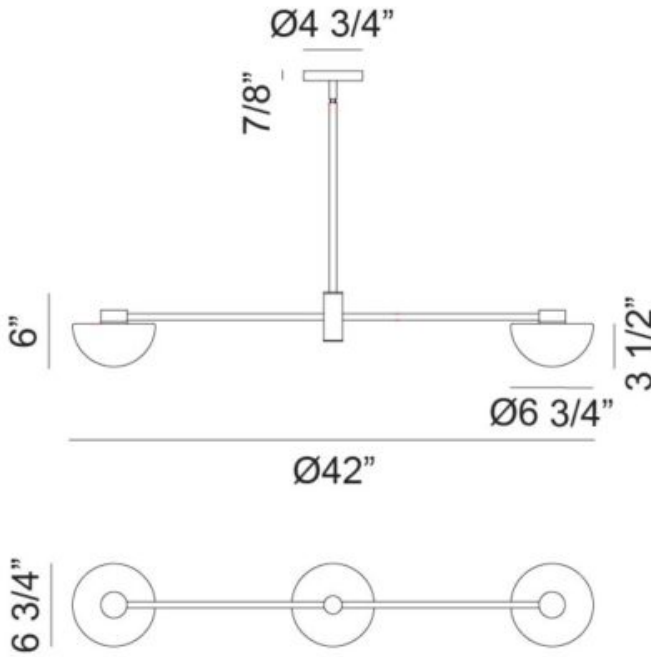

Chandelier

Description

GARDENA

Sculptural simplicity meets warm contemporary style. Featuring a sleek linear frame in a rich Champagne Gold and Matte Black finish, the design is elevated by softly curved opal glass shades that diffuse light beautifully for a warm, inviting glow. The asymmetrical arm arrangement adds visual movement while maintaining a clean, balanced silhouette perfect for modern dining rooms, kitchens, and open living spaces.

C43702CGOP

Specifications

FINISH	Champagne Gold
SHADE	Opal Glass
SHADE DIMENSION	Ø6 3/4" x 3 1/2"H
DIMENSION	42"L x 6 3/4"W x 6"H
LAMPING	2x10W LED G9 120V
CANOPY COLOR	Champagne Gold
CANOPY SIZE	Ø4 3/4" x 7/8"H
LOCATION	Dry
WARRANTY	1 year fixture warranty