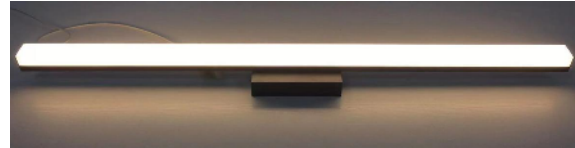

FEATURES:

- Wall Mounted
- Steel end caps+Aluminum+PC
- White painted parts are treated with a five-stage phosphate bonding process and finished with high reflectance baked enamel.
- 50,000+ Hours LED Life Expectancy.
- Power factor: >0.9
- 5 Year Warranty.
- Damp location IP20 rated
- 120V Triac
- UL, cUL listed.
- Ambient Temperature:-20 ~ 40 °C(-22° F to +104° F)
- Brushed Nickle /Brown/White/Black

APPLICATIONS:

Bathroom

Ordering information (3 CCT&Single Wattage)

Item	Watts	CCT	Efficacy	Lumens	Dimension(L*W*H):Inch		
SB453MLM01011BVKD1A	10W	3 CCT	100lm/W or 115lm/W	1500lm	18	1.77	1.65
SB453MLM01512BVKD1A	15W	3 CCT		1500lm	24	1.77	1.65
SB453MLM02013BVKD1A	20W	3 CCT		2000lm	36	1.77	1.65
SB453MLM02514BVKD1A	25W	3 CCT		2500lm	48	1.77	1.65