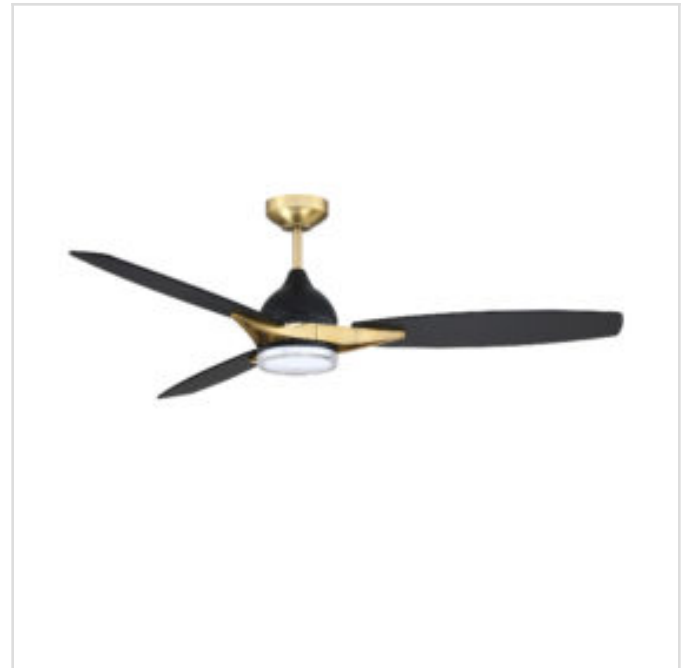

# NOVUM 56 in. Black & Brass Ceiling Fan

Model No. AC31656-BLK/BRS

NOVUM 56 in. 3 Blade DC Motor Ceiling Fan with Adjustable Color LED Light Kit and Remote Control in a Black & Brass finish with Black blades. The included Full-function Remote Control provides 6 Speeds, CCT (LED Color) Adjustability, LED Dimmer, 2/4/8 Hour Timer to shut Fan off Automatically, and a Variable Wind feature which modulates Fan Speed to simulate a Natural Breeze.

- 20W Integrated LED light kit with ADJUSTABLE CCT: 3000K 4000K 5000K (Up to 1700+ Lumens - Setting Dependent)
- Silent running 120 x 15mm DC motor optimizes energy efficiency
- Timer feature can be set to automatically shut Fan off in 2, 4 or 8 hours
- Variable Wind feature can modulate Fan Speed to simulate a Natural Breeze.
- DAMP Location Rated
- 6-speed hand-held remote control included with CCT Adjustment, 2/4/8 Hour Timer, Natural Breeze setting, LED dimmer and Reverse
- Included downrod length: 6 in. (3/4 in O.D. -

# NOVUM 56 in. Black & Brass Ceiling Fan

Model No. AC31656-BLK/BRS

---

## Product Specifications

**Motor Housing Finish:** Black & Brass  
**Blade Finish:** Black  
**Blade Span:** 56  
**No. of Blades:** 3  
**Reversible Blades:**  
**Fan Blade Material:** Plywood  
**Overall Height (inches):** 14.8  
**Blade to Ceiling Height (inches):** 12  
**Blade Length (inches):** 23.2  
**Blade Width (inches):** 6.2  
**Blade Pitch (degrees):** 14  
**Hanging System:** Downrod  
**Included Downrod Length (inches):** 6  
**Downrod Diameter:** 0.75" Outside Diameter,  
0.5" Inside Diameter  
**Max. Slope (degrees):** 30  
**No. of Speeds:** 6  
**Reverse Control:** Remote  
**Motor Size (mm):** 120DC x 15  
**Motor Amps (high):** 0.455  
**Airflow CFM (high):** 5500  
**Airflow CFM (low):** 2166  
**Motor Watts (high):** 30.5  
**Efficiency - CFM/Watt (High):** 180  
**RPM - High:** 175  
**RPM - Low:** 80