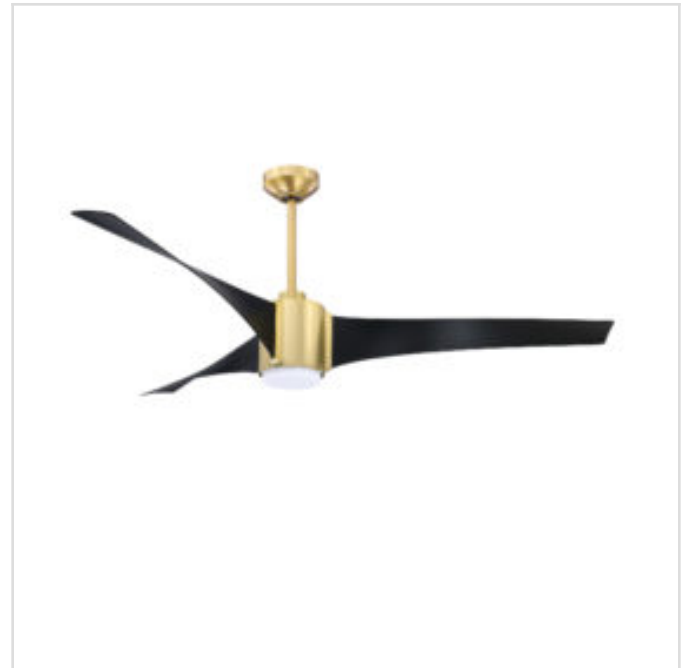

# CIMION 60 in. Black & Brass Ceiling Fan

Model No. AC31560-BLK/BRS

CIMION 60 in. 3 Blade DC Motor Ceiling Fan with Adjustable Color LED Light Kit and Remote Control in a Black & Brass finish with Black blades. The included Full-function Remote Control provides 6 Speeds, CCT (LED Color) Adjustability, LED Dimmer, 2/4/8 Hour Timer to shut Fan off Automatically, and a Variable Wind feature which modulates Fan Speed to simulate a Natural Breeze.

- 20W Integrated LED light kit with ADJUSTABLE CCT: 3000K 4000K 5000K (Up to 1700+ Lumens - Setting Dependent)
- Silent running 120 x 20mm DC motor optimizes energy efficiency
- Timer feature can be set to automatically shut Fan off in 2, 4 or 8 hours
- Variable Wind feature can modulate Fan Speed to simulate a Natural Breeze.
- DAMP Location Rated with 3 Warp-free ABS blades
- 6-speed hand-held remote control included with CCT Adjustment, 2/4/8 Hour Timer, Natural Breeze setting, LED dimmer and Reverse

# CIMION 60 in. Black & Brass Ceiling Fan

Model No. AC31560-BLK/BRS

---

## Product Specifications

**Motor Housing Finish:** Black & Brass  
**Blade Finish:** Black  
**Blade Span:** 60  
**No. of Blades:** 3  
**Reversible Blades:**  
**Fan Blade Material:** ABS  
**Overall Height (inches):** 20.7  
**Blade to Ceiling Height (inches):** 14.1  
**Blade Length (inches):** 27.2  
**Blade Width (inches):** 5.1  
**Blade Pitch (degrees):** 16  
**Hanging System:** Downrod  
**Included Downrod Length (inches):** 12  
**Downrod Diameter:** 0.75" Outside Diameter,  
0.5" Inside Diameter  
**Max. Slope (degrees):** 30  
**No. of Speeds:** 6  
**Reverse Control:** Remote  
**Motor Size (mm):** 120DC x 20  
**Motor Amps (high):** 0.483  
**Airflow CFM (high):** 5600  
**Airflow CFM (low):** 2190  
**Motor Watts (high):** 32.9  
**Efficiency - CFM/Watt (High):** 170  
**RPM - High:** 119  
**RPM - Low:** 60