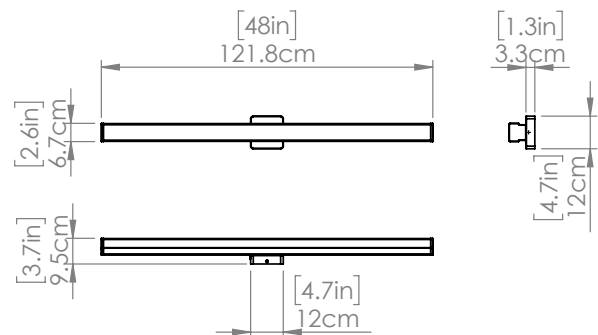

SKU | DVP48755

FINISH OPTIONS

Ebony with Acrylic Opal Shade
 Chrome with Acrylic Opal Shade

DIMENSIONS

Width: 48"
Depth: 3.75"
Height: 4.75"
Minimum Height: 4.75"
Maximum Height: 4.75"
Canopy Length / Ø: 4.75"
Canopy Width: N/A
Canopy Thickness: 1"

LAMPING

Orientation of Light Source: Multidirectional
Total Wattage: 1 X 35W
Lamping Confinement: Fully Enclosed
Bulb/Light Source Included: Yes
Dimmer Requirement: LED+/Universal

LED INFORMATION

CRI: 90+
Color Temperature: 2700/3000/3500/4000/5000K
Driver Type: Class II

Color Temperature	Initial Lumens	Delivered Lumens
2700K	3666	3178
3000K	3477	3014
3500K	3637	3153
4000K	3781	3277
5000K	3928	3405

ADDITIONAL INFORMATION

Wall/Ceiling Mountable: Yes
Up/Down Mountable: Multi-Orientation
Height Adjustability: N/A
Depth Adjustability: N/A
Location Certification: Damp Location Rated
ADA Compliant: Yes
Additional Kit Available: N/A
Certification Body: ETL
Switch Type: CCT Slider

PIPE / CHAIN / CORD INFORMATION

Wire/Cord Length: 8"
Wire/Cord Type: 2 x 18AWG conductors UL AWM 1332
 200°C 600V with bare copper ground (black/white)