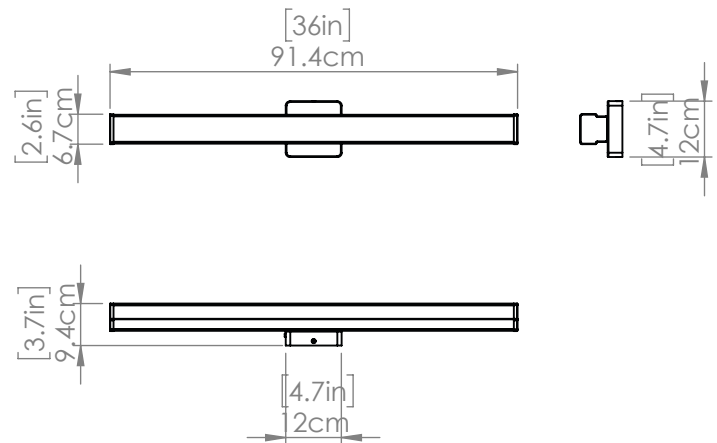

SKU | DVP48744

FINISH OPTIONS

Chrome with Opal Acrylic Shade
Ebony with Opal Acrylic Shade

DIMENSIONS

Length / Ø: N/A
Width: 36"
Height: 4.75"
Depth: 3.75"
Minimum Height: N/A
Maximum Height: N/A

INTEGRATED LED INFORMATION

PIPE / CHAIN / CORD INFORMATION

Pipe/Chain Kit Included: N/A
Pipe Information: N/A
Chain Information: N/A
Wire/Cord Information: N/A
Max Sloped Ceiling Angle: N/A

ADDITIONAL INFORMATION

Wall and Ceiling Mountable: Wall
Up and Down Mountable: Multi-orientation
Location Certification: Damp Location Rated
ADA Compliant: Yes