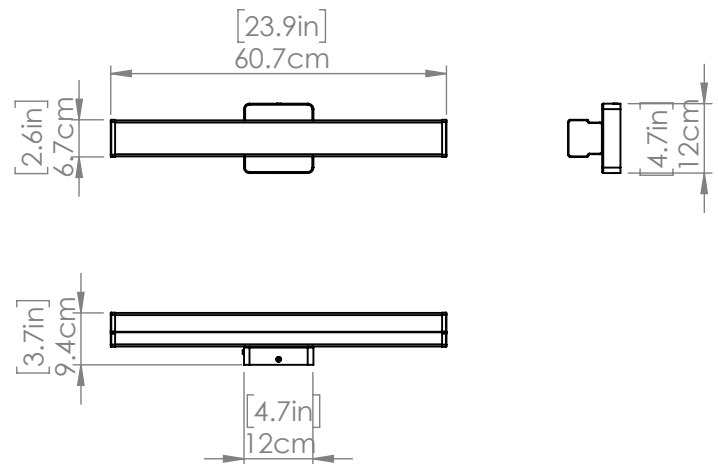

SKU | DVP48743

FINISH OPTIONS

Chrome with Opal Acrylic Shade
Ebony with Opal Acrylic Shade

DIMENSIONS

Length / Ø: N/A**Width:** 24"**Height:** 4.75"**Depth:** 3.75"**Minimum Height:** N/A**Maximum Height:** N/A

INTEGRATED LED INFORMATION

Wattage: 25W**Initial Lumens:** 2380**Delivered Lumens (2700K):** 1942**Delivered Lumens (3000K):** 2012**Delivered Lumens (3500K):** 2158**Delivered Lumens (4000K):** 2204**Delivered Lumens (5000K):** 2109**Colour Temperature:** 2700K/3000K/3500K/4000K/5000K**CRI:** 90+**Voltage:** 120V**Dimmable:** Yes**Required Dimmer:** LED+/Universal

PIPE / CHAIN / CORD INFORMATION

Pipe/Chain Kit Included: N/A**Pipe Information:** N/A**Chain Information:** N/A**Wire/Cord Information:** N/A**Max Sloped Ceiling Angle:** N/A

ADDITIONAL INFORMATION

Wall and Ceiling Mountable: Wall**Up and Down Mountable:** Multi-orientation**Location Certification:** Damp Location Rated**ADA Compliant:** Yes