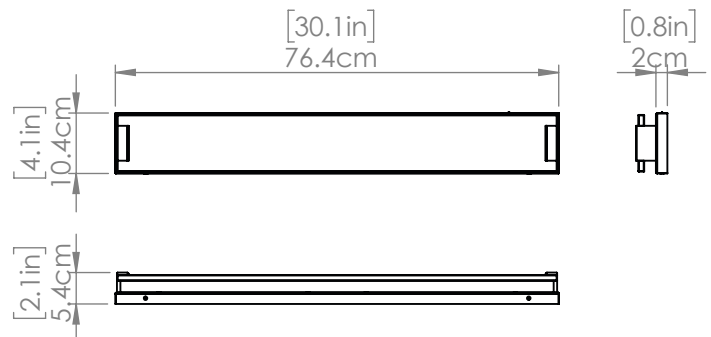

SKU | DVP35344

FINISH OPTIONS

Brass w/ Faux Alabaster Glass w/ no veins
 Ebony w/ Faux Alabaster Glass w/ no veins

DIMENSIONS

Length / Ø: N/A
Width: 30¼"
Height: 4¼"
Depth: 2¼"
Minimum Height: 4¼"
Maximum Height: 4¼"

PIPE / CHAIN / CORD INFORMATION

Pipe/Chain Kit Included: N/A
Pipe Information: N/A
Chain Information: N/A
Wire/Cord Information: 8"
Max Sloped Ceiling Angle: N/A

ADDITIONAL INFORMATION

Wall and Ceiling Mountable: Yes
Up and Down Mountable: Multi-Orientation
Location Certification: Dry Locations Only
ADA Compliant: Yes