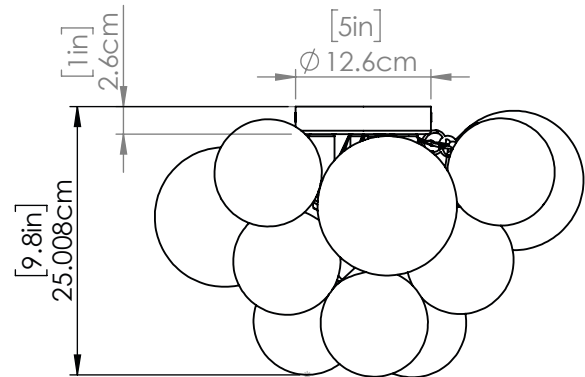

COMET

| FLUSH MOUNT

SKU | DVP32812

FINISH OPTIONS

Ebony w/ Wave Clear Glass
Painted Satin Brass w/ Wave Clear Glass

DIMENSIONS

Length / Ø: 16³/₄"
Width: N/A"
Height: 10"
Depth: N/A"
Minimum Height: 10"
Maximum Height: 10"

LAMPING

Number of Sockets: 3
Wattage of Individual Socket: 40W
Socket Type: Candelabra Base (E12)
Socket Orientation: Down
Lamp Confinement: Fully Open
Voltage: 120V
Dimmable: Yes
Bulbs Not Included

PIPE / CHAIN / CORD INFORMATION

Pipe/Chain Kit Included: N/A
Pipe Information: N/A
Chain Information: N/A
Wire/Cord Information: 8"
Max Sloped Ceiling Angle: N/A

ADDITIONAL INFORMATION

Wall and Ceiling Mountable: N/A
Up and Down Mountable: Down Only
Location Certification: Dry Locations Only
ADA Compliant: No