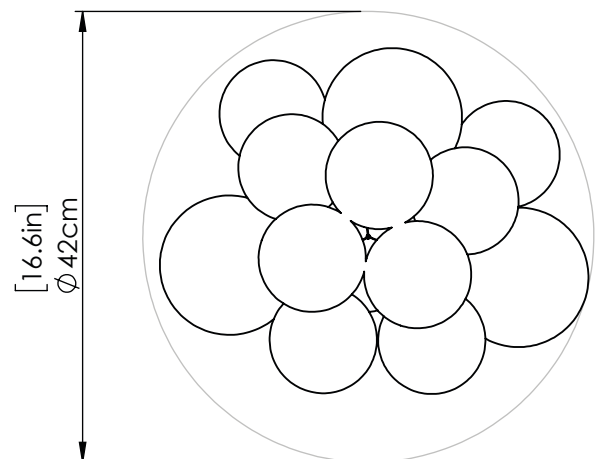

ADDITIONAL INFORMATION

Wall and Ceiling Mountable: N/A
Up and Down Mountable: Down Only
Location Certification: Dry Locations Only
ADA Compliant: No