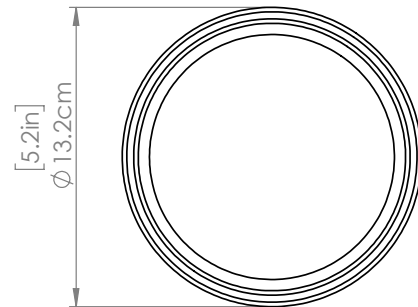

LED INFORMATION

CRI: 90+
Color Temperature: 2700/3000/3500/4000/5000K
Driver Type: Class II

Color Temperature	Initial Lumens	Delivered Lumens
2700K	945	700
3000K	1008	747
3500K	1055	782
4000K	1076	797
5000K	1038	769