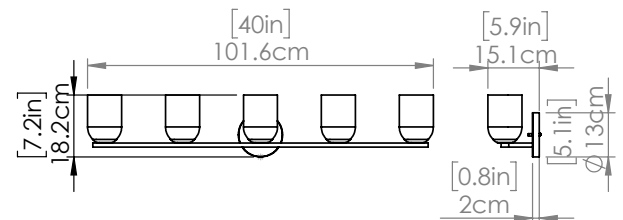

SKU | DVP19055

FINISH OPTIONS

Ebony with Half Opal Glass
Satin Nickel with Half Opal Glass
Chrome with Half Opal Glass

DIMENSIONS

Width: 40"
Depth: 6"
Height: 7.25"
Minimum Height: 7.25"
Maximum Height: 7.25"
Canopy Length / Ø: 5.25"
Canopy Width: N/A"
Canopy Thickness: 1"

LAMPING

Orientation of Light Source: Up & Down
Number of Sockets: 5
Wattage of Individual Bulb Socket: 40W
Lamping Confinement: Semi-Enclosed
Socket Type: Medium Base (E26)
Recommended Bulb: E26 A19 Clear
Bulb/Light Source Included: No

PIPE / CHAIN / CORD INFORMATION

Wire/Cord Length: 8"
Wire/Cord Type: 2 x 18AWG Conductors UL AWM 1332
200°C 300V with Bare Copper Ground (Black/White)