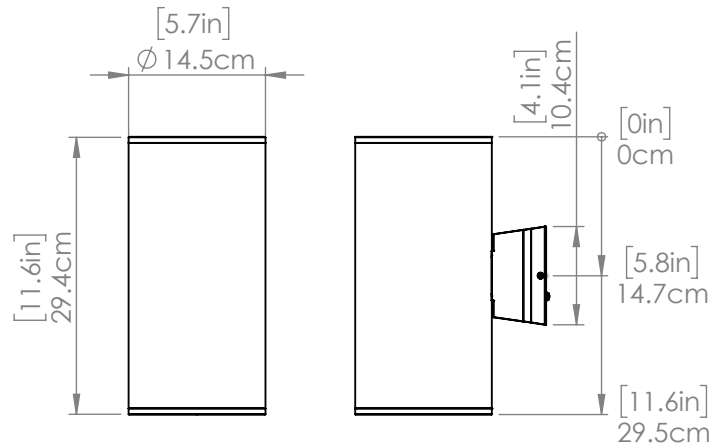

SKU | DVP115000

FINISH OPTIONS

Black
White Zinc

DIMENSIONS

Length / Ø: 5¾"
Width: N/A"
Height: 12¾"
Depth: 8"
Minimum Height: 12¾"
Maximum Height: 12¾"

LAMPING

Number of Sockets: 1
Wattage of Individual Socket: 40W
Socket Type: Medium Base (E26)
Socket Orientation: Sideways
Lamp Confinement: Fully Enclosed
Voltage: 120V
Dimmable: Yes
Bulbs Not Included

PIPE / CHAIN / CORD INFORMATION

Pipe/Chain Kit Included: N/A
Pipe Information: N/A
Chain Information: N/A
Wire/Cord Information: 8"
Max Sloped Ceiling Angle: N/A

ADDITIONAL INFORMATION

Wall and Ceiling Mountable: No
Up and Down Mountable: Multi-Orientation
Location Certification: Wet Location Rated
ADA Compliant: No