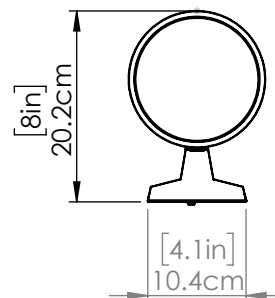

SKU | DVP115000

FINISH OPTIONS

Black
White Zinc

DIMENSIONS

Length / Ø: 5¾"
Width: N/A"
Height: 12¾"
Depth: 8"
Minimum Height: 12¾"
Maximum Height: 12¾"

LAMPING

Number of Sockets: 1
Wattage of Individual Socket: 40W
Socket Type: Medium Base (E26)
Socket Orientation: Sideways
Lamp Confinement: Fully Enclosed
Voltage: 120V
Dimmable: Yes
Bulbs Not Included

PIPE / CHAIN / CORD INFORMATION

Pipe/Chain Kit Included: N/A
Pipe Information: N/A
Chain Information: N/A
Wire/Cord Information: 8"
Max Sloped Ceiling Angle: N/A

ADDITIONAL INFORMATION

Wall and Ceiling Mountable: No
Up and Down Mountable: Multi-Orientation
Location Certification: Wet Location Rated
ADA Compliant: No