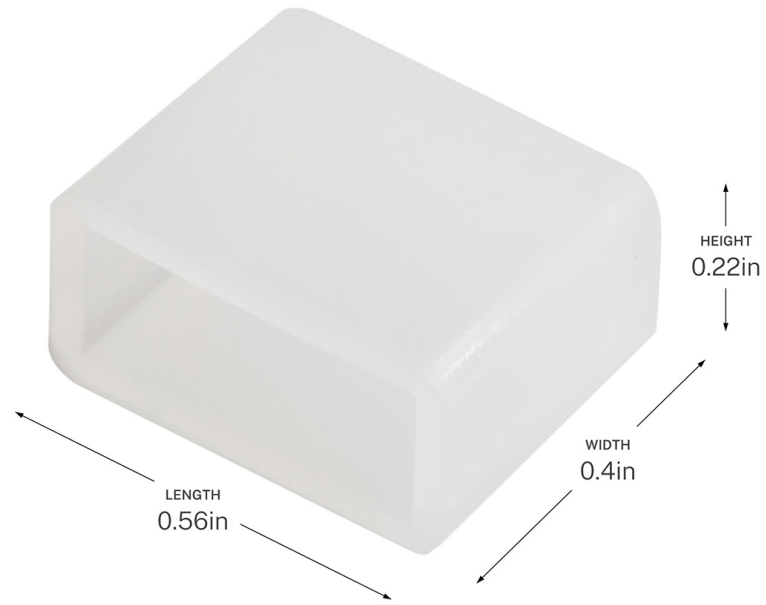

SPECIFICATIONS

Certifications/Qualifications

Prop65 No
kichler.com/warranty

Dimensions

Height 0.22"
 Length 0.56"
 Width 0.4"
 Weight 0.01 LBS

Mounting/Installation

Interior/Exterior Exterior Product

FIXTURE ATTRIBUTES

Housing/Glass

Primary Material Plastic

Product/Ordering Information

SKU 3ECCLR
 Finish Clear
 UPC 783927087391

Finishes

Clear

ALSO IN THIS FAMILY

3CLIPCLR