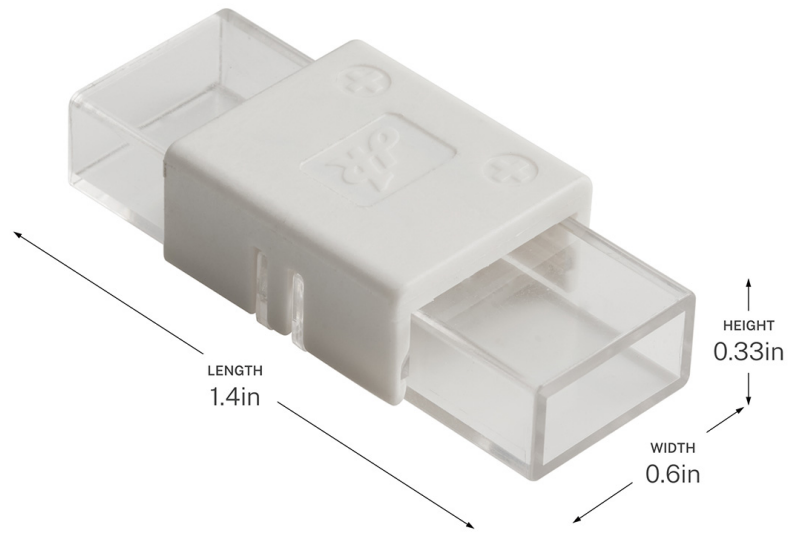

**SPECIFICATIONS**

Certifications/Qualifications

Prop65 No  
[kichler.com/warranty](http://kichler.com/warranty)

Dimensions

Height 0.33"  
 Length 1.4"  
 Width 0.6"  
 Weight 0.01 LBS

Mounting/Installation

Interior/Exterior Exterior Product

**FIXTURE ATTRIBUTES**

Housing/Glass

Primary Material Plastic

Product/Ordering Information

Sku 3CTTWH  
 Finish White  
 UPC 783927087483

Finishes

White