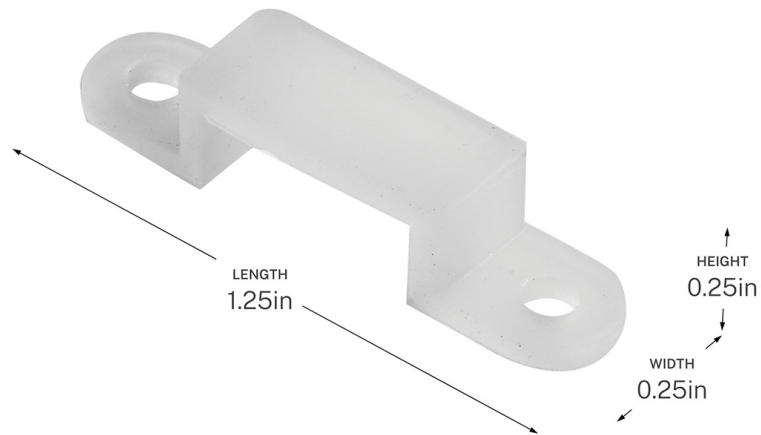

**SPECIFICATIONS**

Certifications/Qualifications	
Prop65	No <a href="http://kichler.com/warranty">kichler.com/warranty</a>

Dimensions	
Height	0.25"
Length	1.25"
Width	0.25"
Weight	0.01 LBS

Mounting/Installation	
Interior/Exterior	Exterior Product

**FIXTURE ATTRIBUTES**

Housing/Glass	
Primary Material	Plastic

Product/Ordering Information	
Sku	3CLIPCLR
Finish	Clear
UPC	783927087285

Finishes	
<input type="radio"/>	Clear

**ALSO IN THIS FAMILY**

3CTTWH

3CTWS6WH