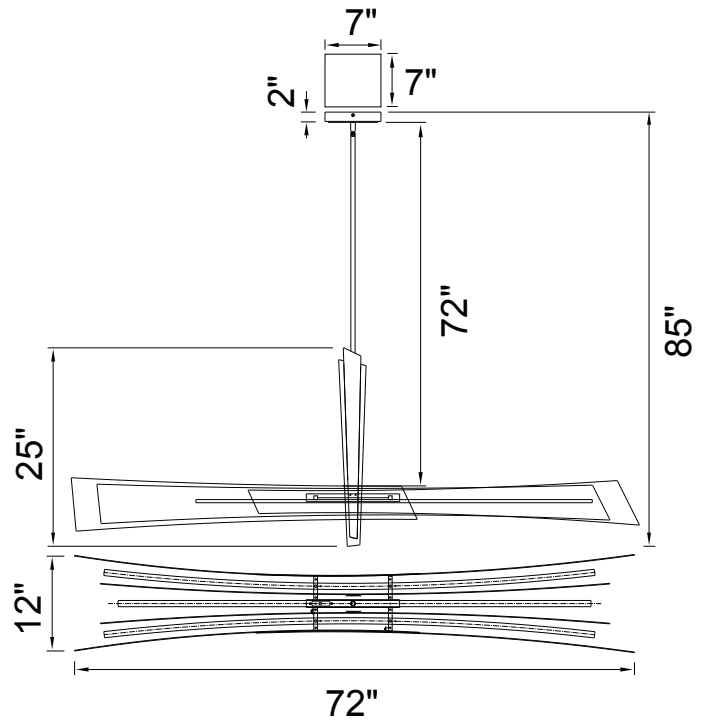

PROJECT: _____
 FIXTURE TYPE: _____
 LOCATION: _____
 CONTACT/PHONE: _____

Item	1717P72-624
Collection	SOLARA
Category	Chandelier
Finish	Brass
Glass	-----
Crystal	-----
Acrylic	-----

Shade Color	-----
Min Assembled Height	27"
Max Assembled Height	85"
Width	72"
Length	12"
Extension Wall Mounts	-----
Input	120V AC,60HZ,AC

Lumens	2340
Light Source	LED
Bulb Info.	45W
Included	-----
Dimmable	Yes
Colour Temp	3000,4000,5000K
Weight	38 Lbs

CWI Lighting
 2775 Broadway
 Buffalo, NY 14227
 USA

CWI Lighting
 140 Steelcase Rd. W.
 Markham ON. L3R 3J9
 Canada