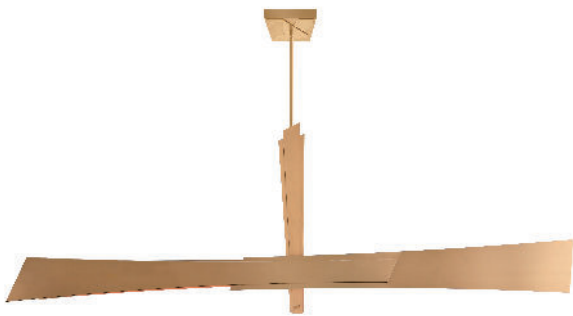

PROJECT: _____
 FIXTURE TYPE: _____
 LOCATION: _____
 CONTACT/PHONE: _____

Item	1717P72-624
Collection	SOLARA
Category	Chandelier
Finish	Brass
Glass	-----
Crystal	-----
Acrylic	-----

Shade Color	-----
Min Assembled Height	27"
Max Assembled Height	85"
Width	72"
Length	12"
Extension Wall Mounts	-----
Input	120V AC,60HZ,AC

Lumens	2340
Light Source	LED
Bulb Info.	45W
Included	-----
Dimmable	Yes
Colour Temp	3000,4000,5000K
Weight	38 Lbs

CWI Lighting
 2775 Broadway
 Buffalo, NY 14227
 USA

CWI Lighting
 140 Steelcase Rd. W.
 Markham ON. L3R 3J9
 Canada