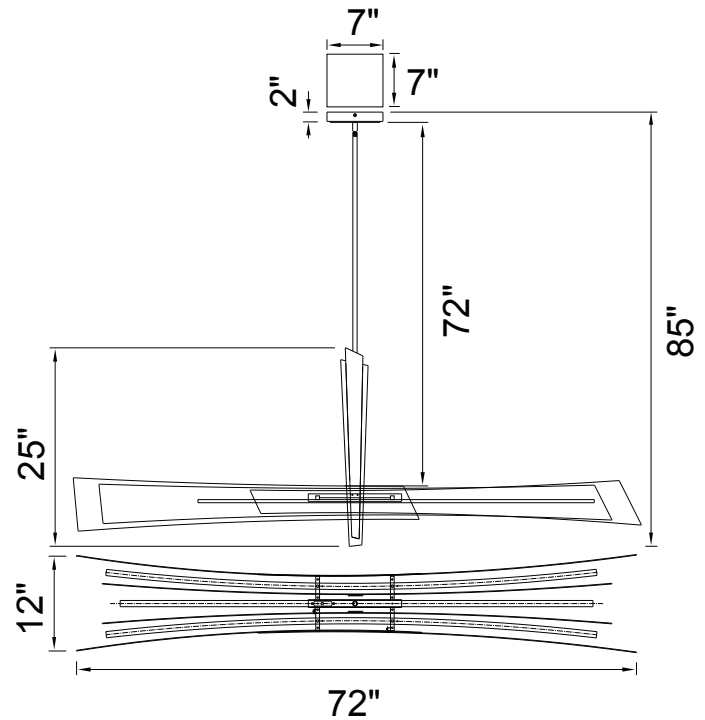

PROJECT: _____
 FIXTURE TYPE: _____
 LOCATION: _____
 CONTACT/PHONE: _____

Item	1717P72-101
Collection	SOLARA
Category	Chandelier
Finish	Black
Glass	-----
Crystal	-----
Acrylic	-----

Shade Color	-----
Min Assembled Height	27"
Max Assembled Height	85"
Width	72"
Length	12"
Extension Wall Mounts	-----
Input	120V AC,60HZ,AC

Lumens	2340
Light Source	LED
Bulb Info.	45W
Included	-----
Dimmable	Yes
Colour Temp	3000,4000,5000K
Weight	38 Lbs

CWI Lighting
 2775 Broadway
 Buffalo, NY 14227
 USA

CWI Lighting
 140 Steelcase Rd. W.
 Markham ON. L3R 3J9
 Canada