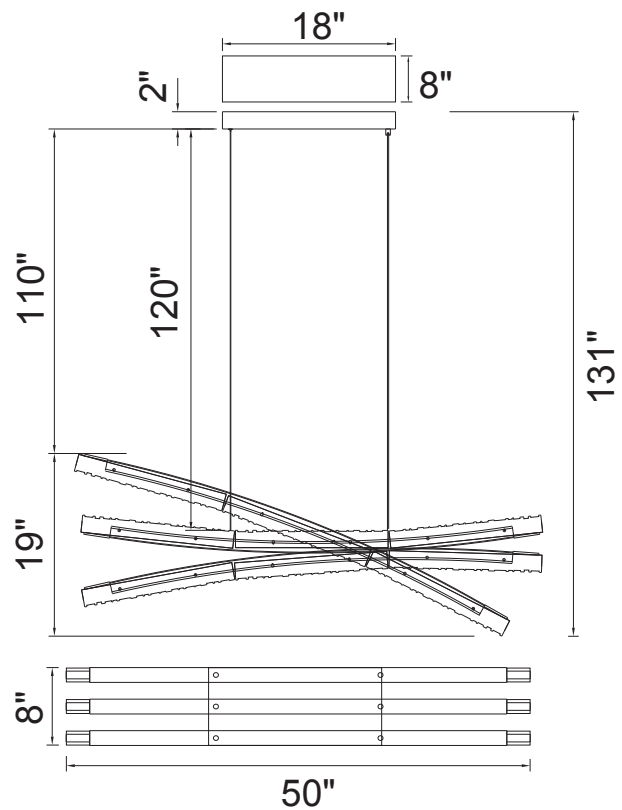

PROJECT: _____
 FIXTURE TYPE: _____
 LOCATION: _____
 CONTACT/PHONE: _____

Item	1710P50-3-624	Shade Color	-----	Lumens	3744
Collection	SABER	Min Assembled Height	21"	Light Source	LED
Category	Chandelier	Max Assembled Height	131"	Bulb Info.	72W
Finish	Brass	Width	50"	Included	-----
Glass	Clear	Length	8"	Dimmable	Yes
Crystal	-----	Extension Wall Mounts	-----	Colour Temp	3000K
Acrylic	-----	Input	120V AC,60HZ,AC	Weight	37.03 Lbs