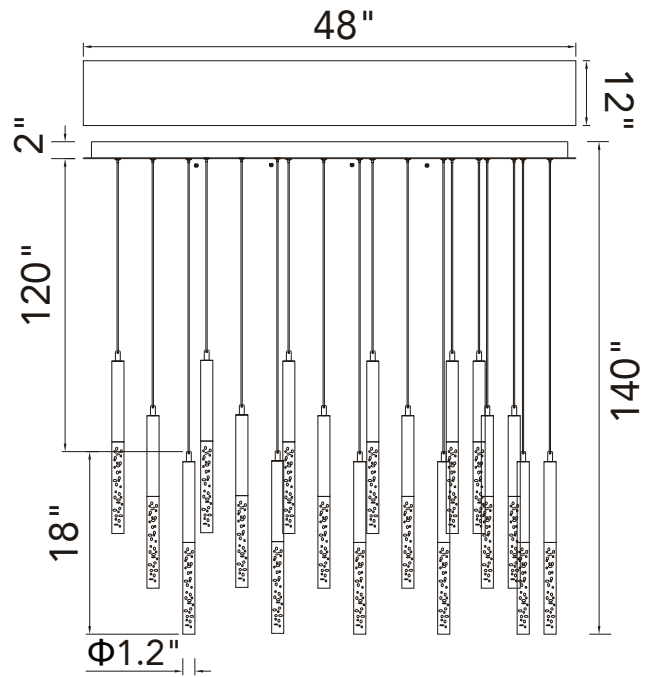

PROJECT: _____
 FIXTURE TYPE: _____
 LOCATION: _____
 CONTACT/PHONE: _____

Item	1703P48-18-602-RC
Collection	DRAGONSWATCH
Category	Chandelier
Finish	Satin Gold
Glass	-----
Crystal	-----
Acrylic	Clear Bubble

Shade Color	-----
Min Assembled Height	20"
Max Assembled Height	140"
Width	48"
Length	12"
Extension Wall Mounts	4.3"
Input	120V AC,60HZ,AC

Lumens	1664
Light Source	Integrated LED
Bulb Info.	32W
Included	Yes
Dimmable	Yes
Colour Temp	3000
Weight	26.66 Lbs